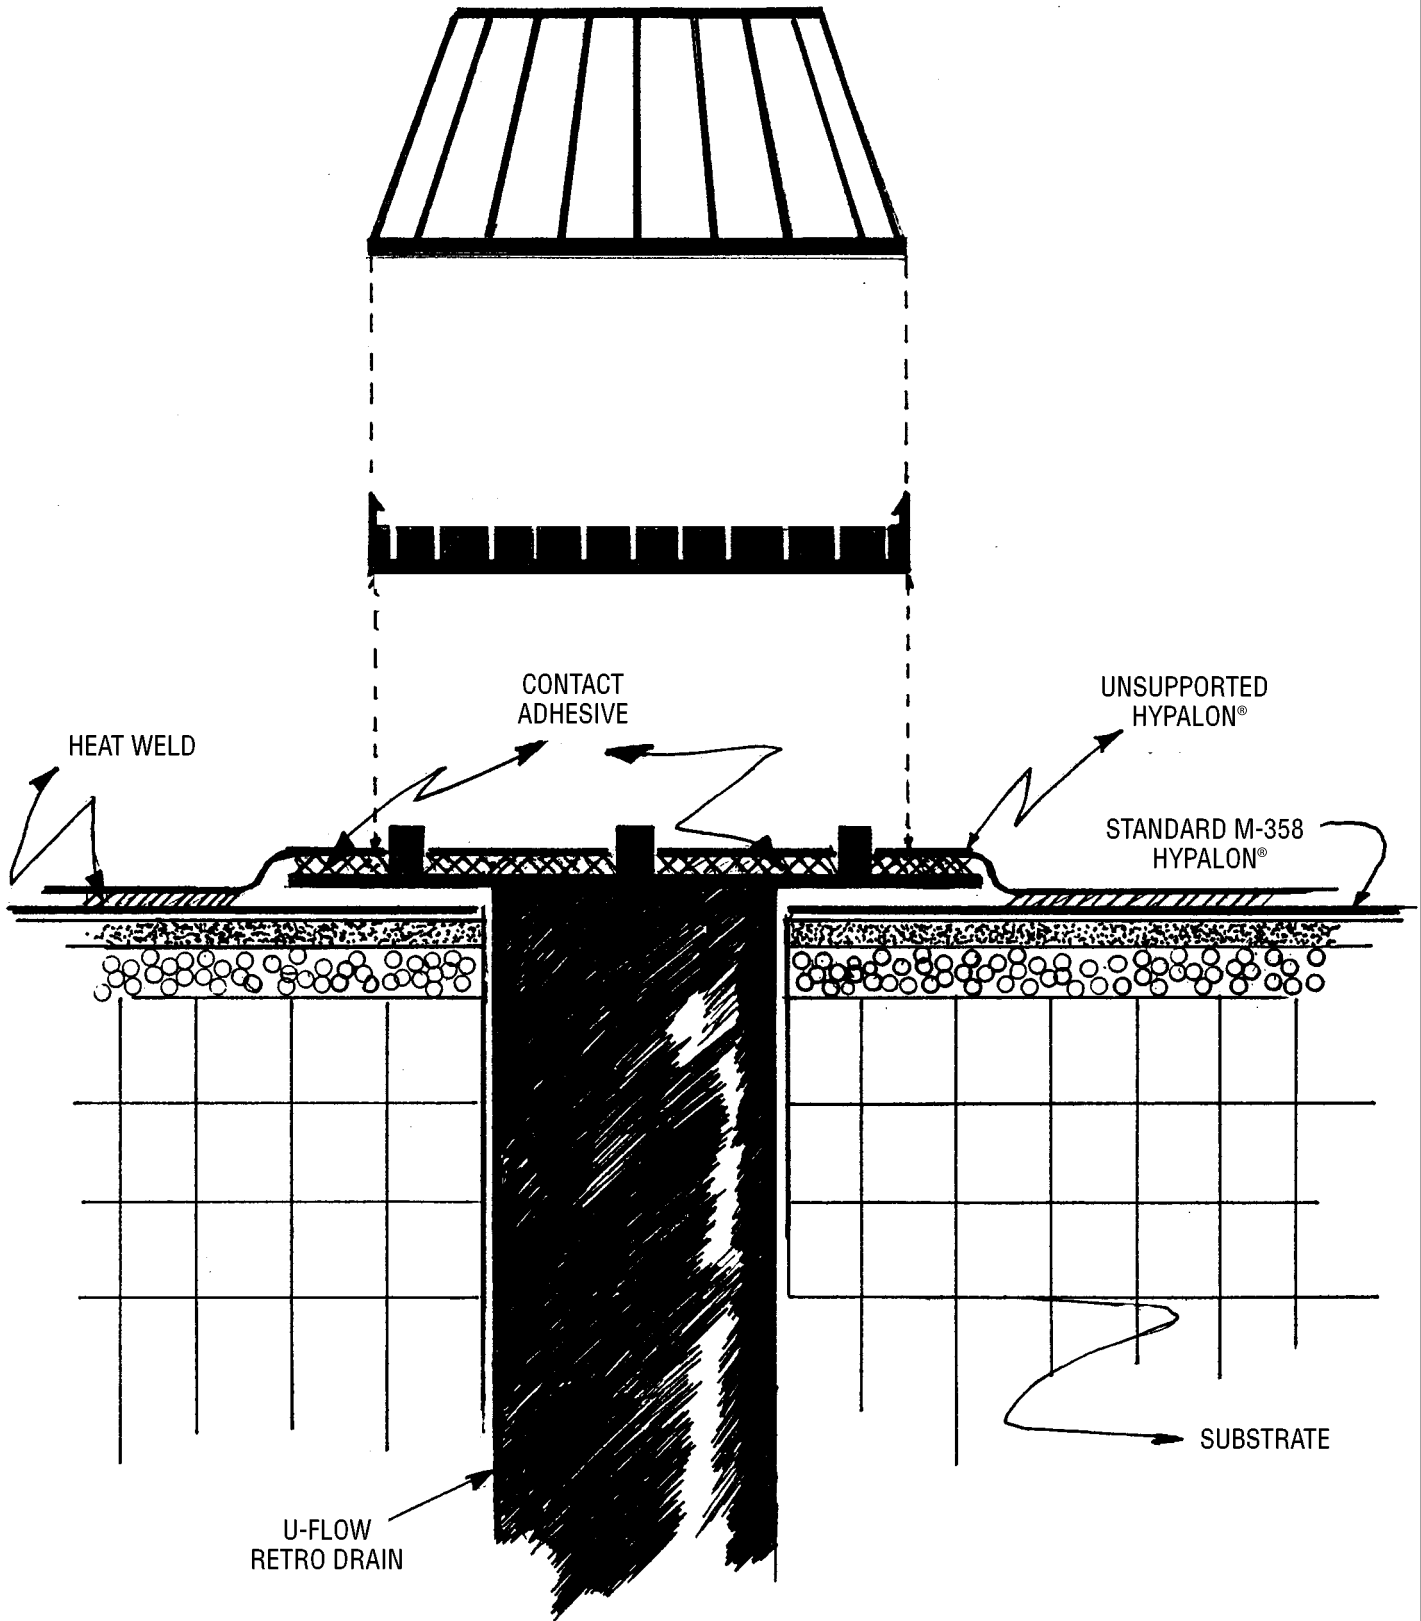

MF

MECHANICALLY
FASTENED

FA

FULLY ADHERED

VQ

VAC-Q-ROOF

FLASHING DETAIL
With U-Flow Retro Drain

BurkeIndustries

2250 SOUTH TENTH STREET
SAN JOSE, CA 95112
800-669-7010 • 408-297-3500

DRAWN

SR/BR

DATE

1998

REV.

QQ-98