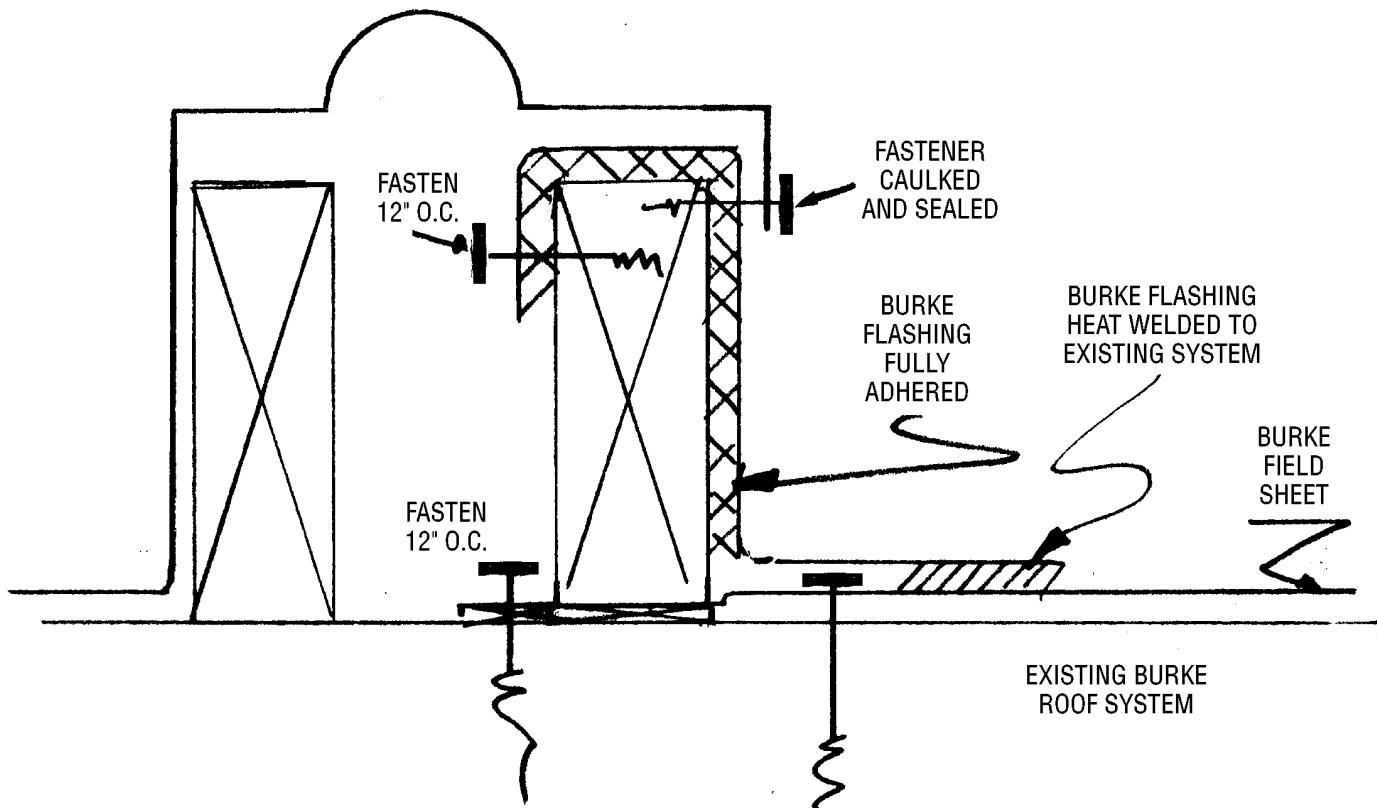

ALL ELSE TO BE FLASHED BY OTHER

PREMOLDED CAP METAL
EXPANSION JOINT

TIE-IN DETAIL
To Other Membrane

BurkeIndustries

2250 SOUTH TENTH STREET
SAN JOSE, CA 95112
800-669-7010 • 408-297-3500

DRAWN

SR/BR

DATE