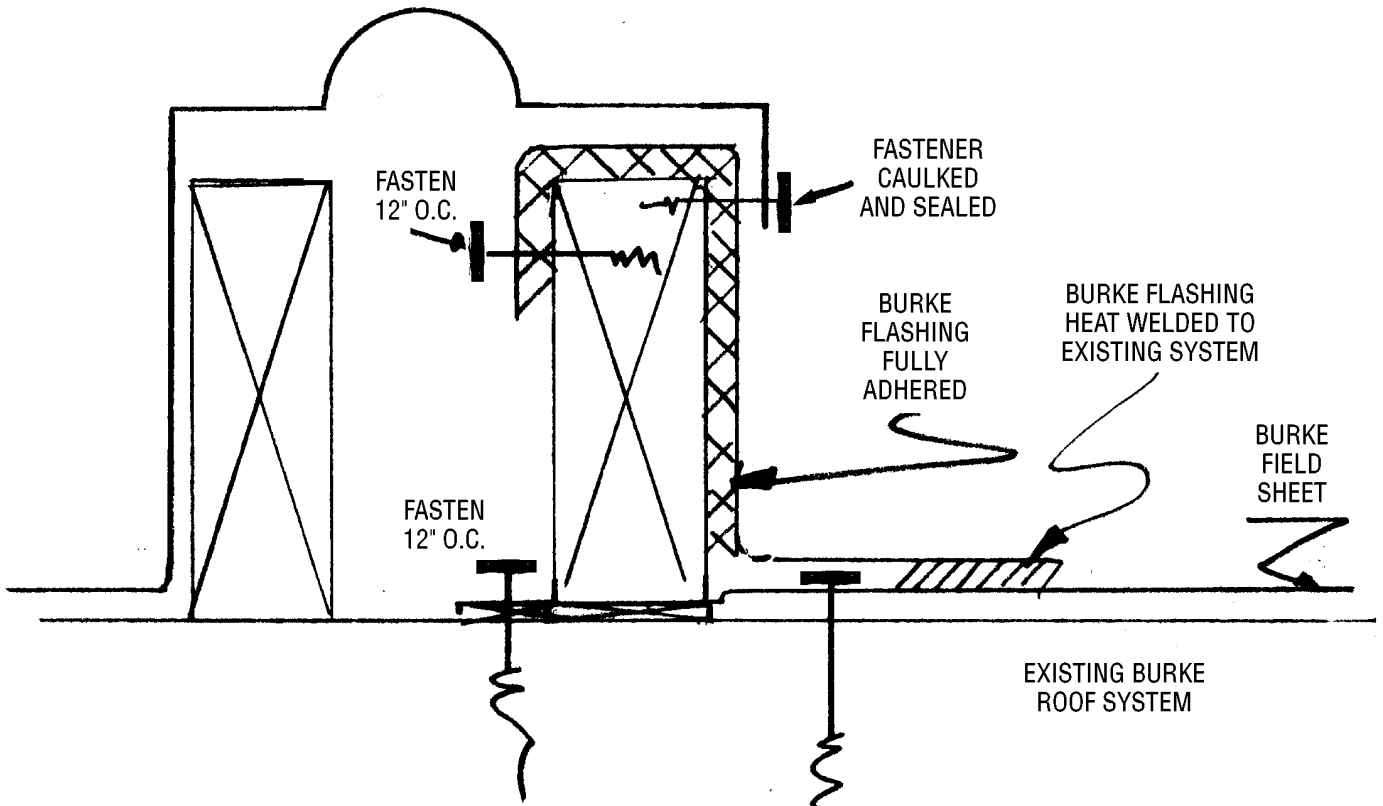

ALL ELSE TO BE FLASHED BY OTHER

PREMOLDED CAP METAL
EXPANSION JOINT

TIE-IN DETAIL
To Other Membrane

BurkeIndustries

2250 SOUTH TENTH STREET
SAN JOSE, CA 95112
800-669-7010 • 408-297-3500

DRAWN

SR/BR

DATE