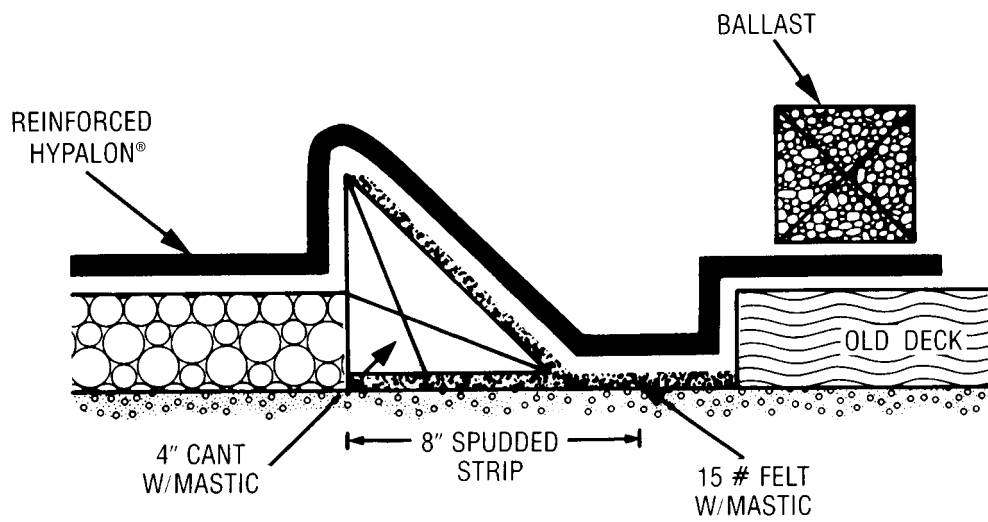

MF
✓
MECHANICALLY
FASTENED

FA
✓
FULLY ADHERED

VQ
✓
VAC-Q-ROOF

OVERNIGHT SEAL
Roof Deck Details

BurkeIndustries

2250 SOUTH TENTH STREET
SAN JOSE, CA 95112
800-669-7010 • 408-297-3500

DRAWN

SR/BR